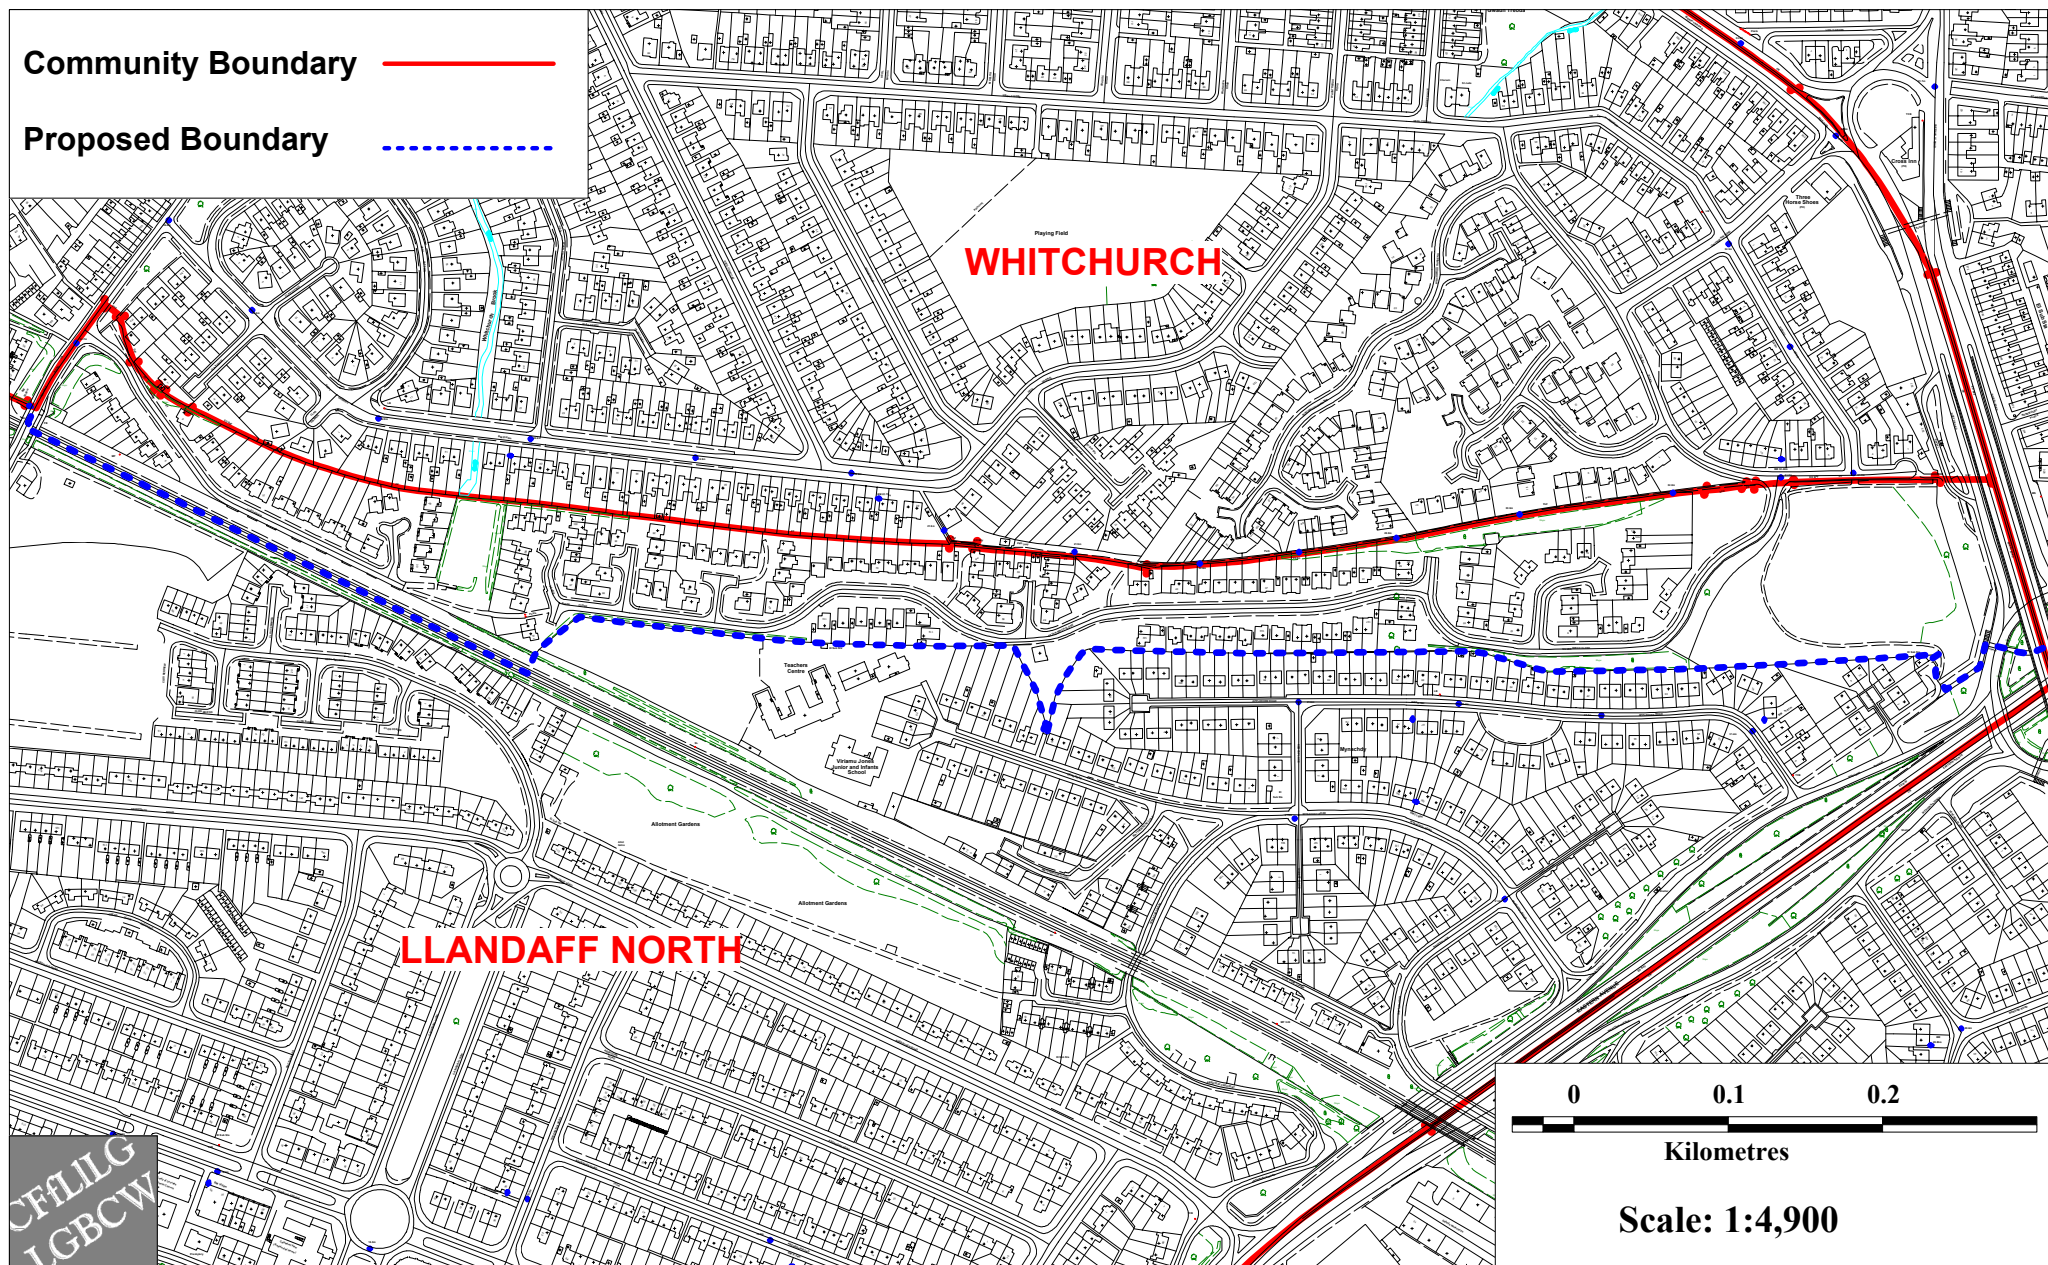

BOUNDARY BETWEEN THE COMMUNITIES OF WHITCHURCH AND LLANDAFF NORTH

This map is reproduced from Ordnance Survey material with the permission of Ordnance Survey on behalf of the Controller of Her Majesty's Stationery Office © Crown copyright.

Unauthorised reproduction infringes Crown copyright and may lead to prosecution or civil proceedings Local Government Boundary Commission for Wales, GD27221, 2002