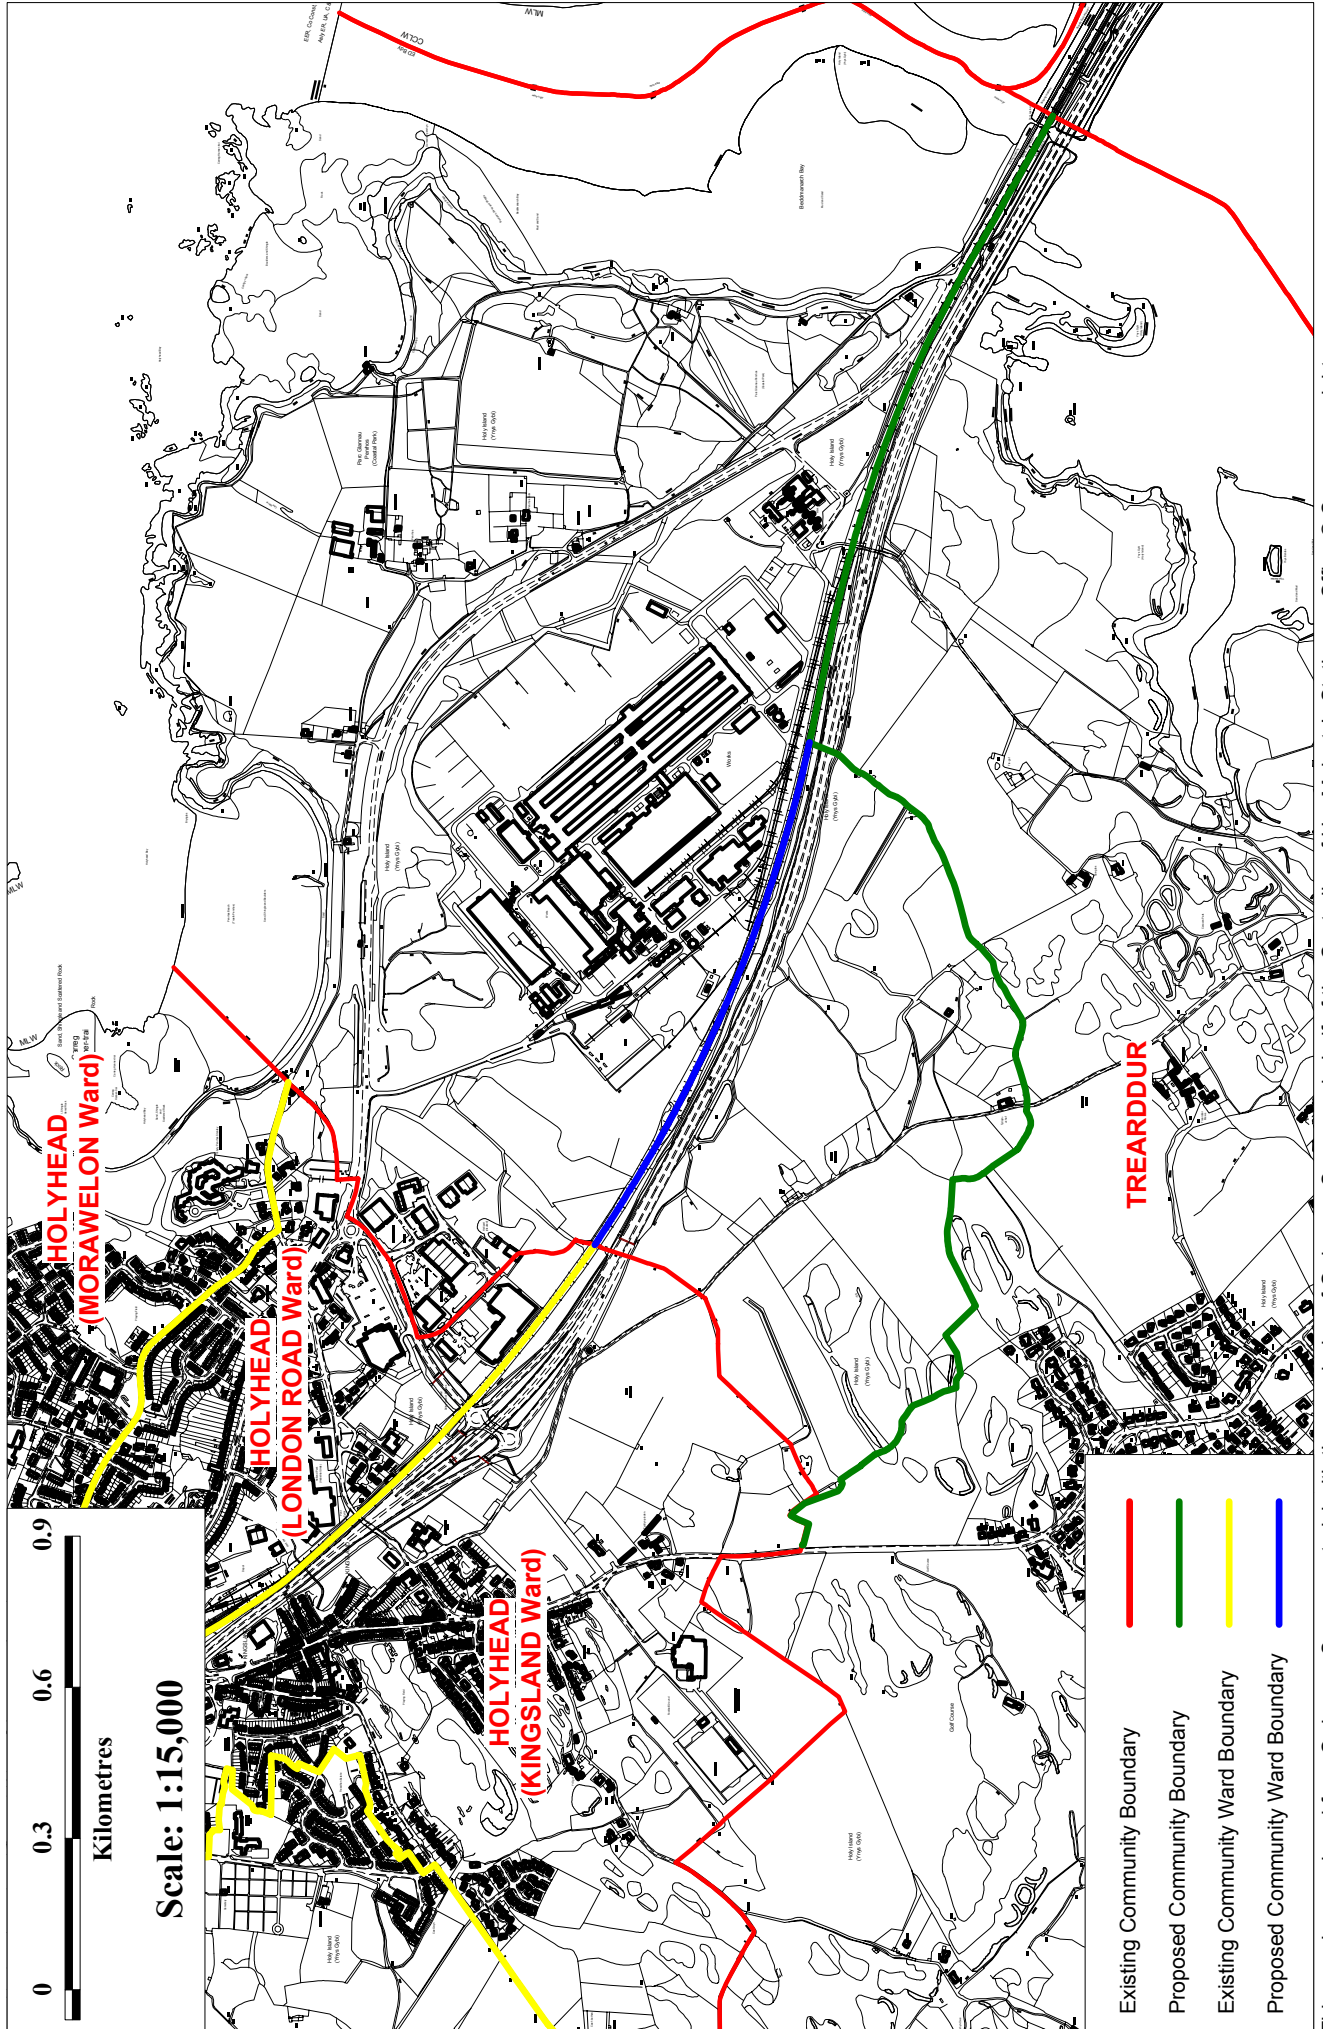

HOLYHEAD - TREARDUR

This map is reproduced from Ordnance Survey material with the permission of Ordnance Survey on behalf of the Controller of Her Majesty's Stationery Office © Crown copyright. Unauthorised reproduction infringes Crown copyright and may lead to prosecution or civil proceedings. Local Government Boundary Commission for Wales, 100017916, 2007