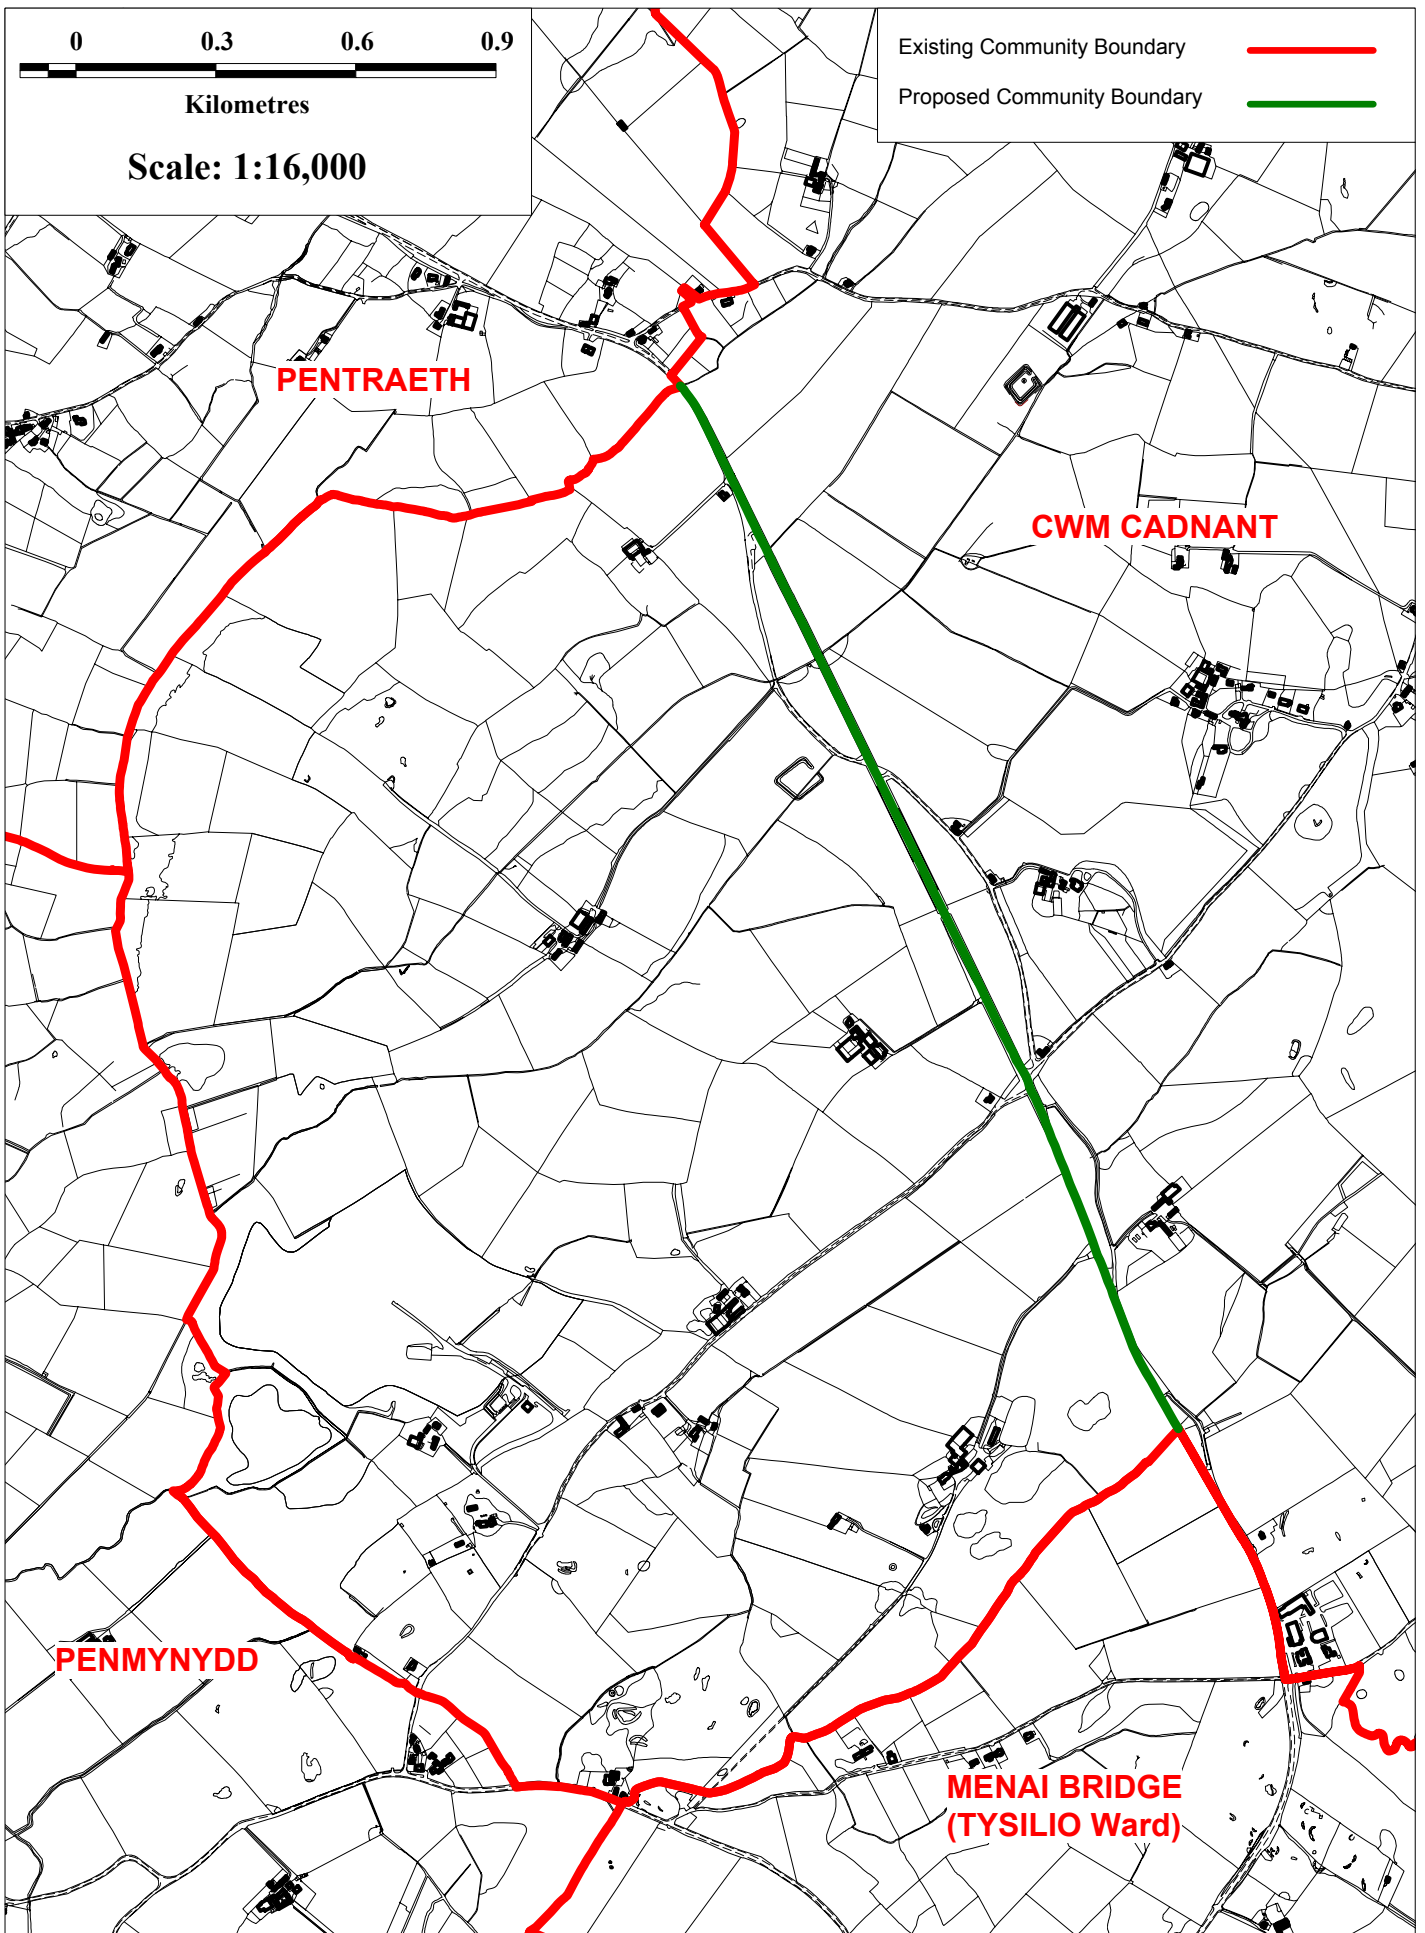

CWM CADNANT - PENMYNYDD

This map is reproduced from Ordnance Survey material with the permission of Ordnance Survey on behalf of the Controller of Her Majesty's Stationery Office © Crown copyright.
Unauthorised reproduction infringes Crown copyright and may lead to prosecution or civil proceedings.
Local Government Boundary Commission for Wales, 100017916, 2007