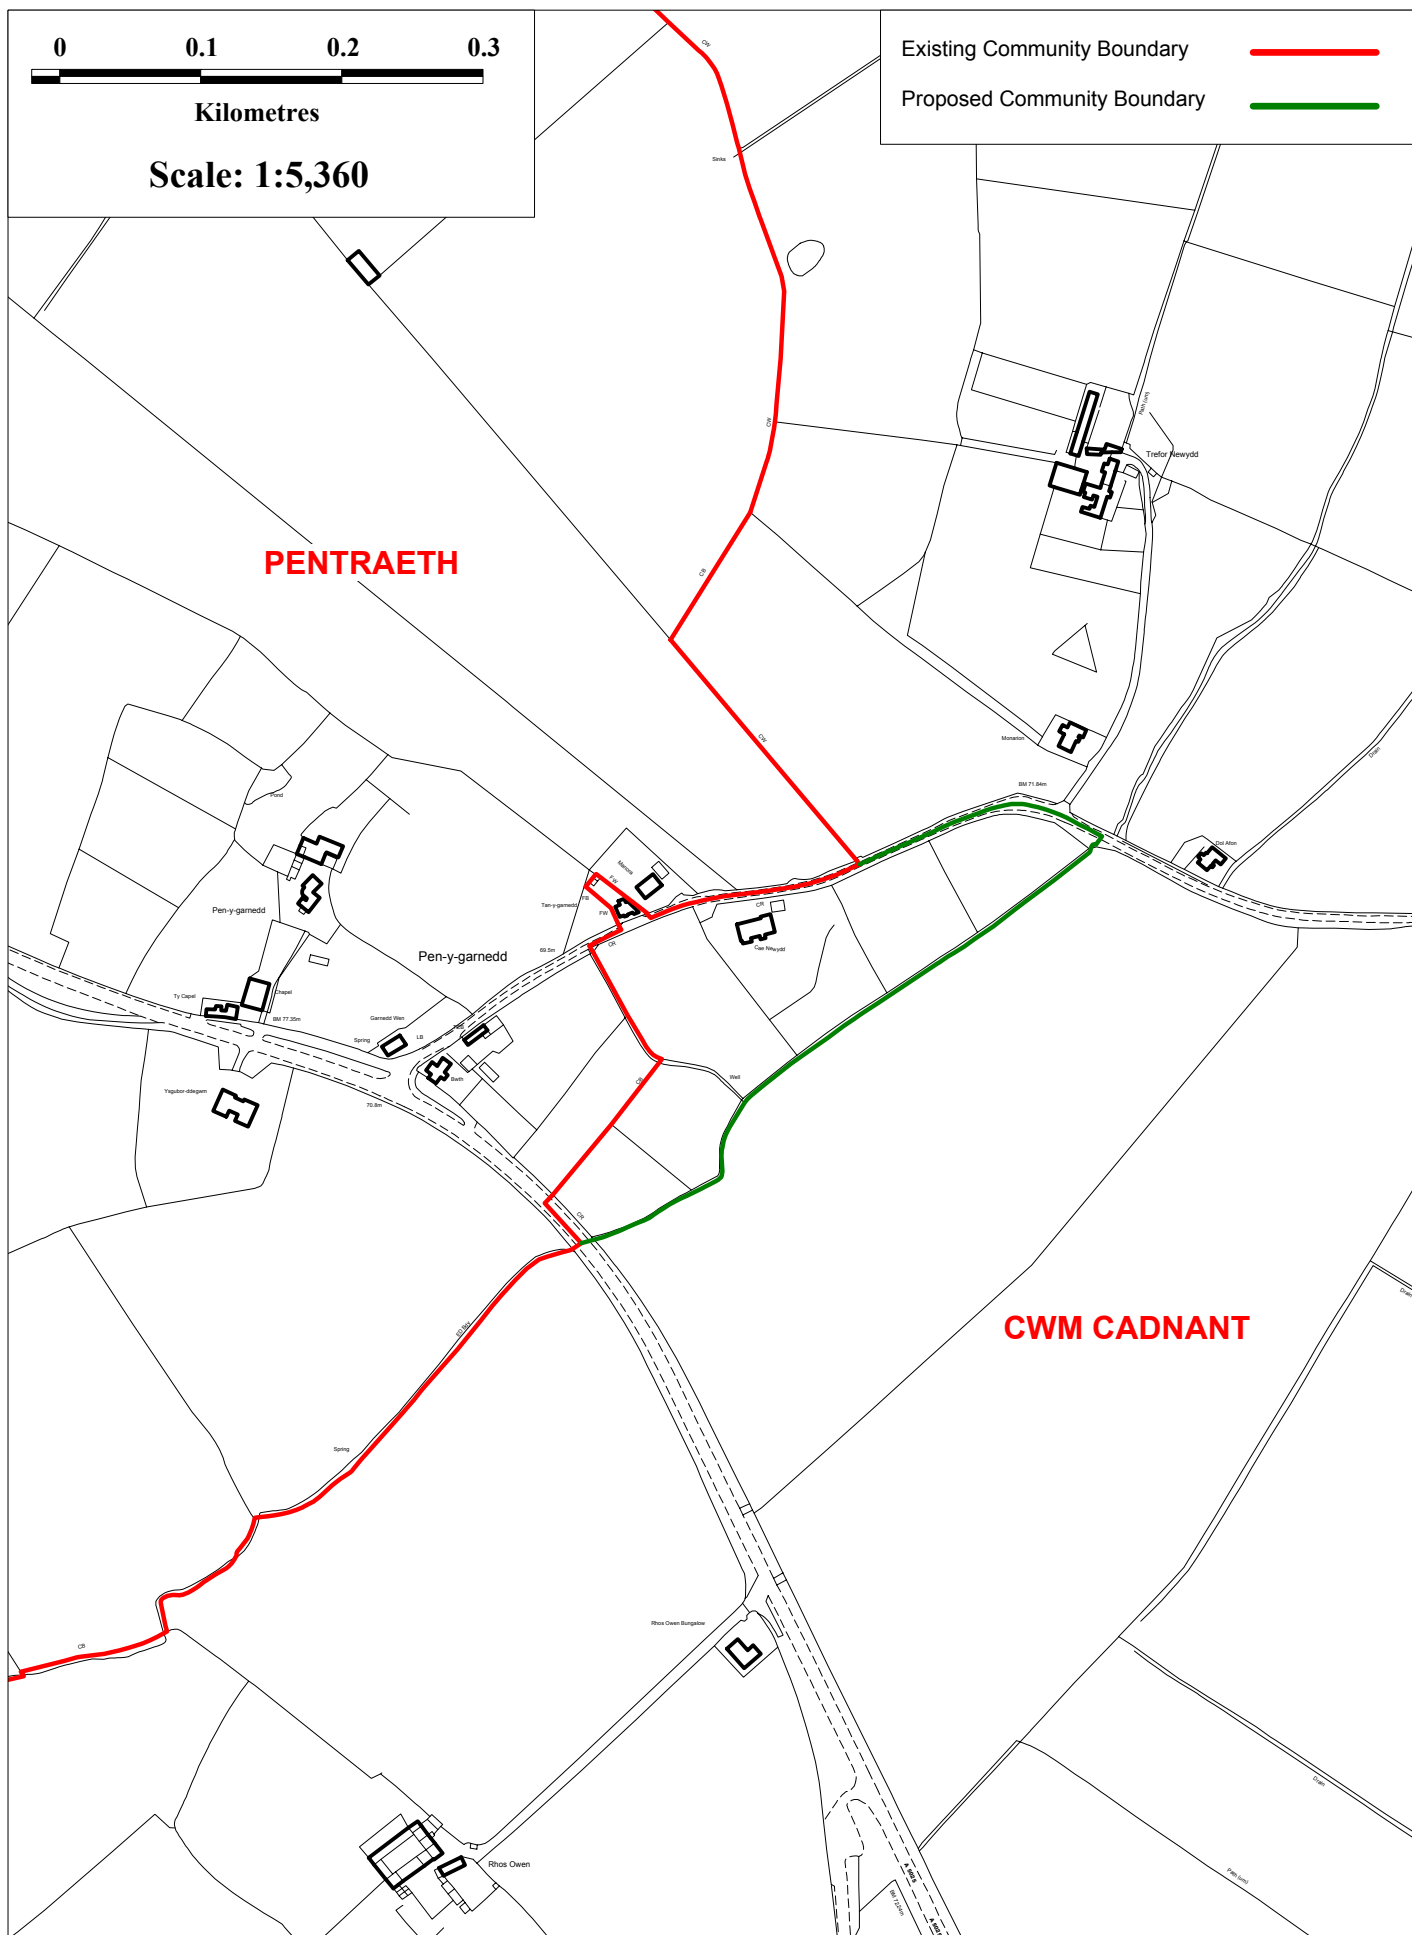

CWM CADNANT - PENTRAETH

This map is reproduced from Ordnance Survey material with the permission of Ordnance Survey on behalf of the Controller of Her Majesty's Stationery Office © Crown copyright.
Unauthorised reproduction infringes Crown copyright and may lead to prosecution or civil proceedings.
Local Government Boundary Commission for Wales, 100017916, 2007