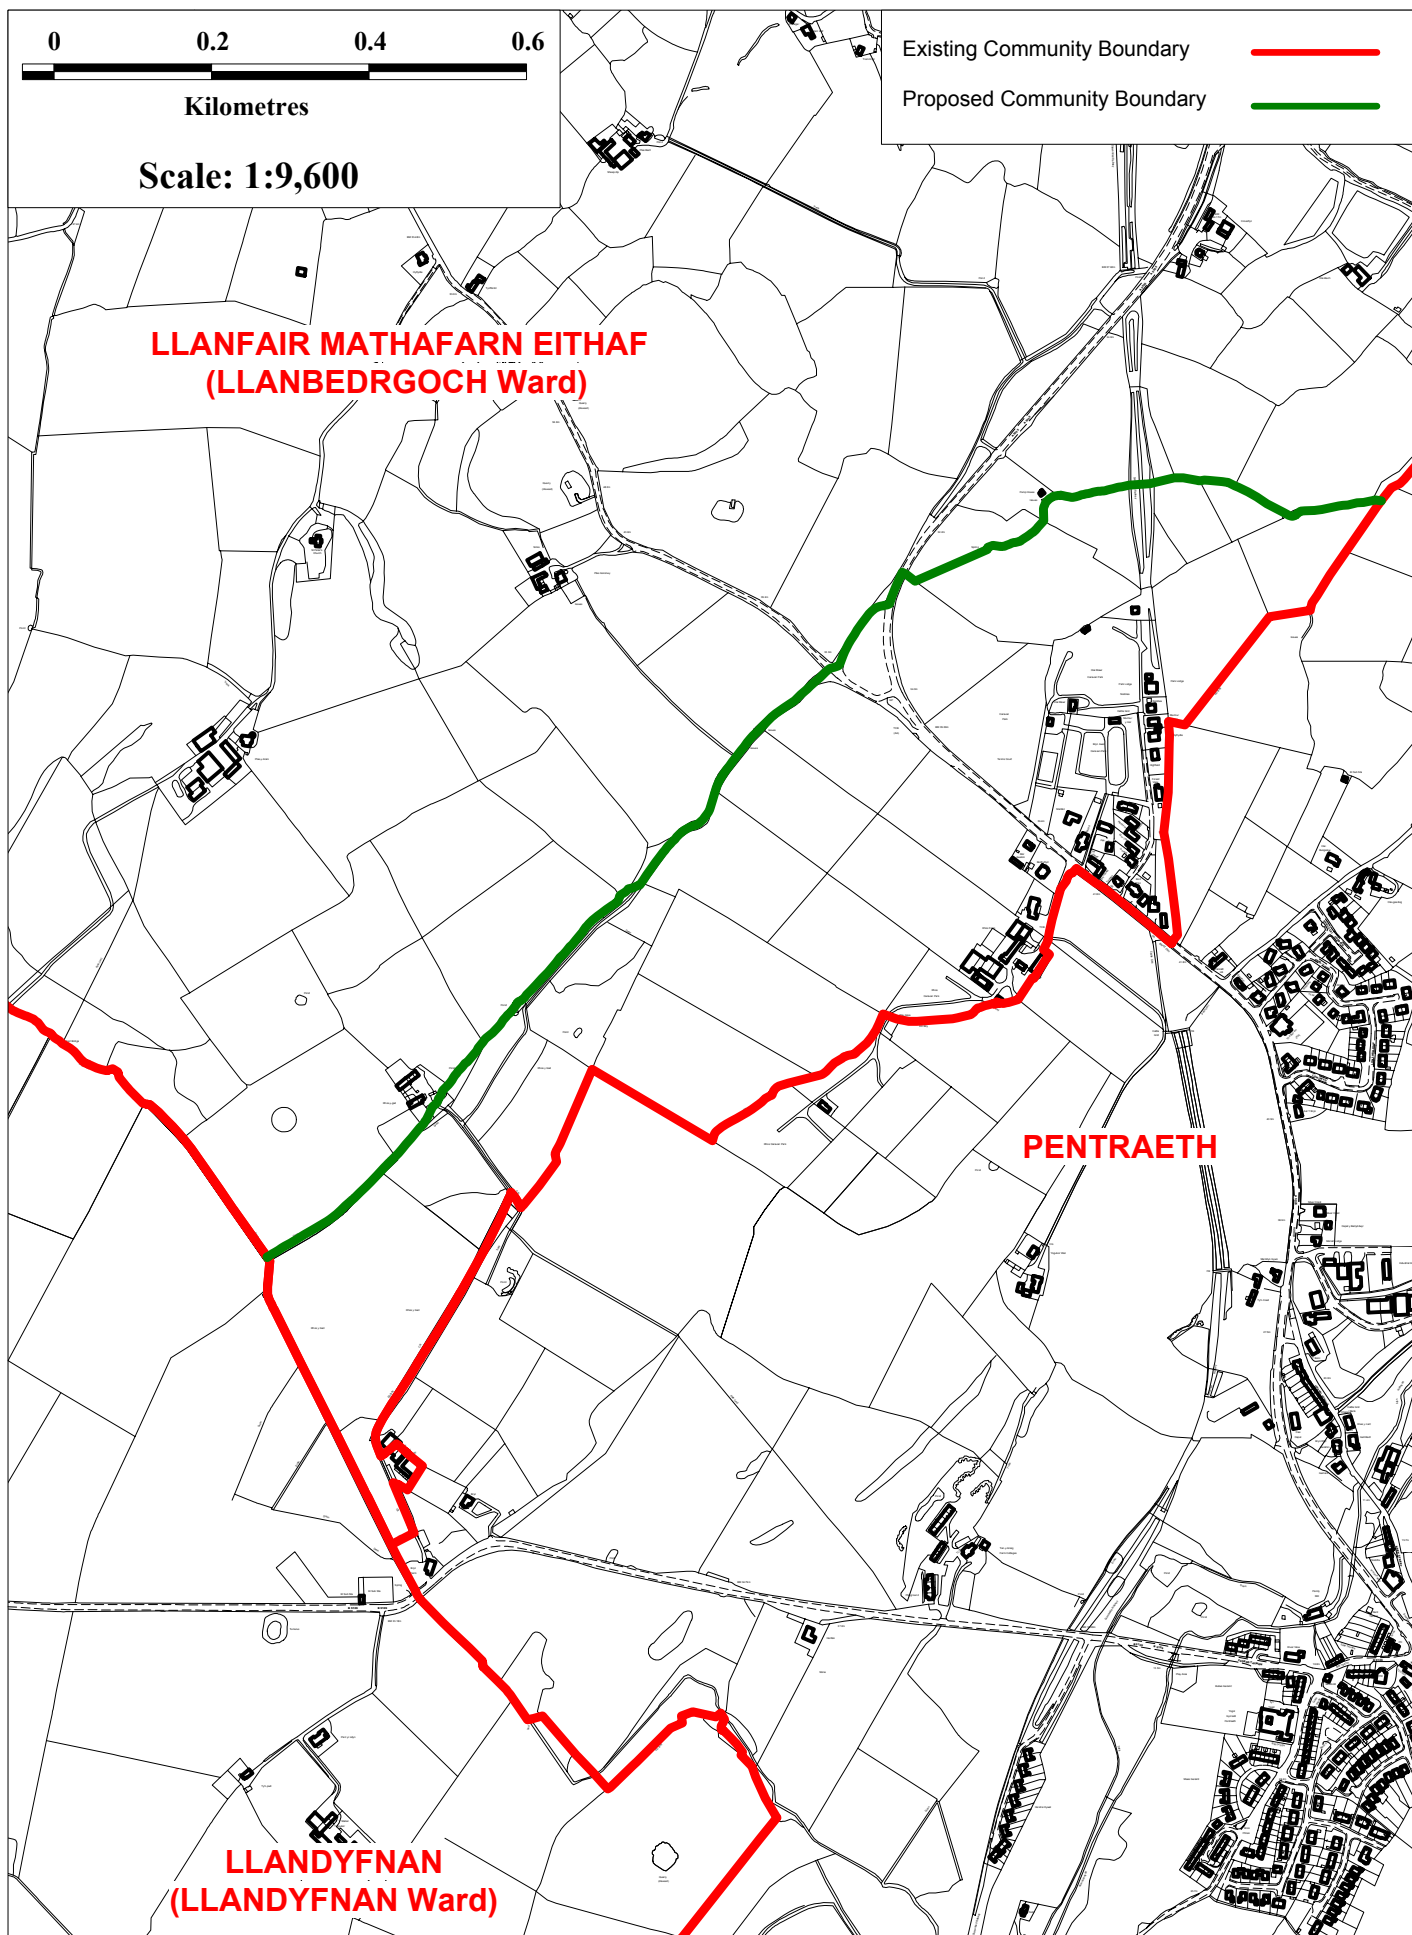

PENTRAETH - LLANFAIR MATHAFARN EITHAF

This map is reproduced from Ordnance Survey material with the permission of Ordnance Survey on behalf of the Controller of Her Majesty's Stationery Office © Crown copyright.
Unauthorised reproduction infringes Crown copyright and may lead to prosecution or civil proceedings.
Local Government Boundary Commission for Wales, 100017916, 2007