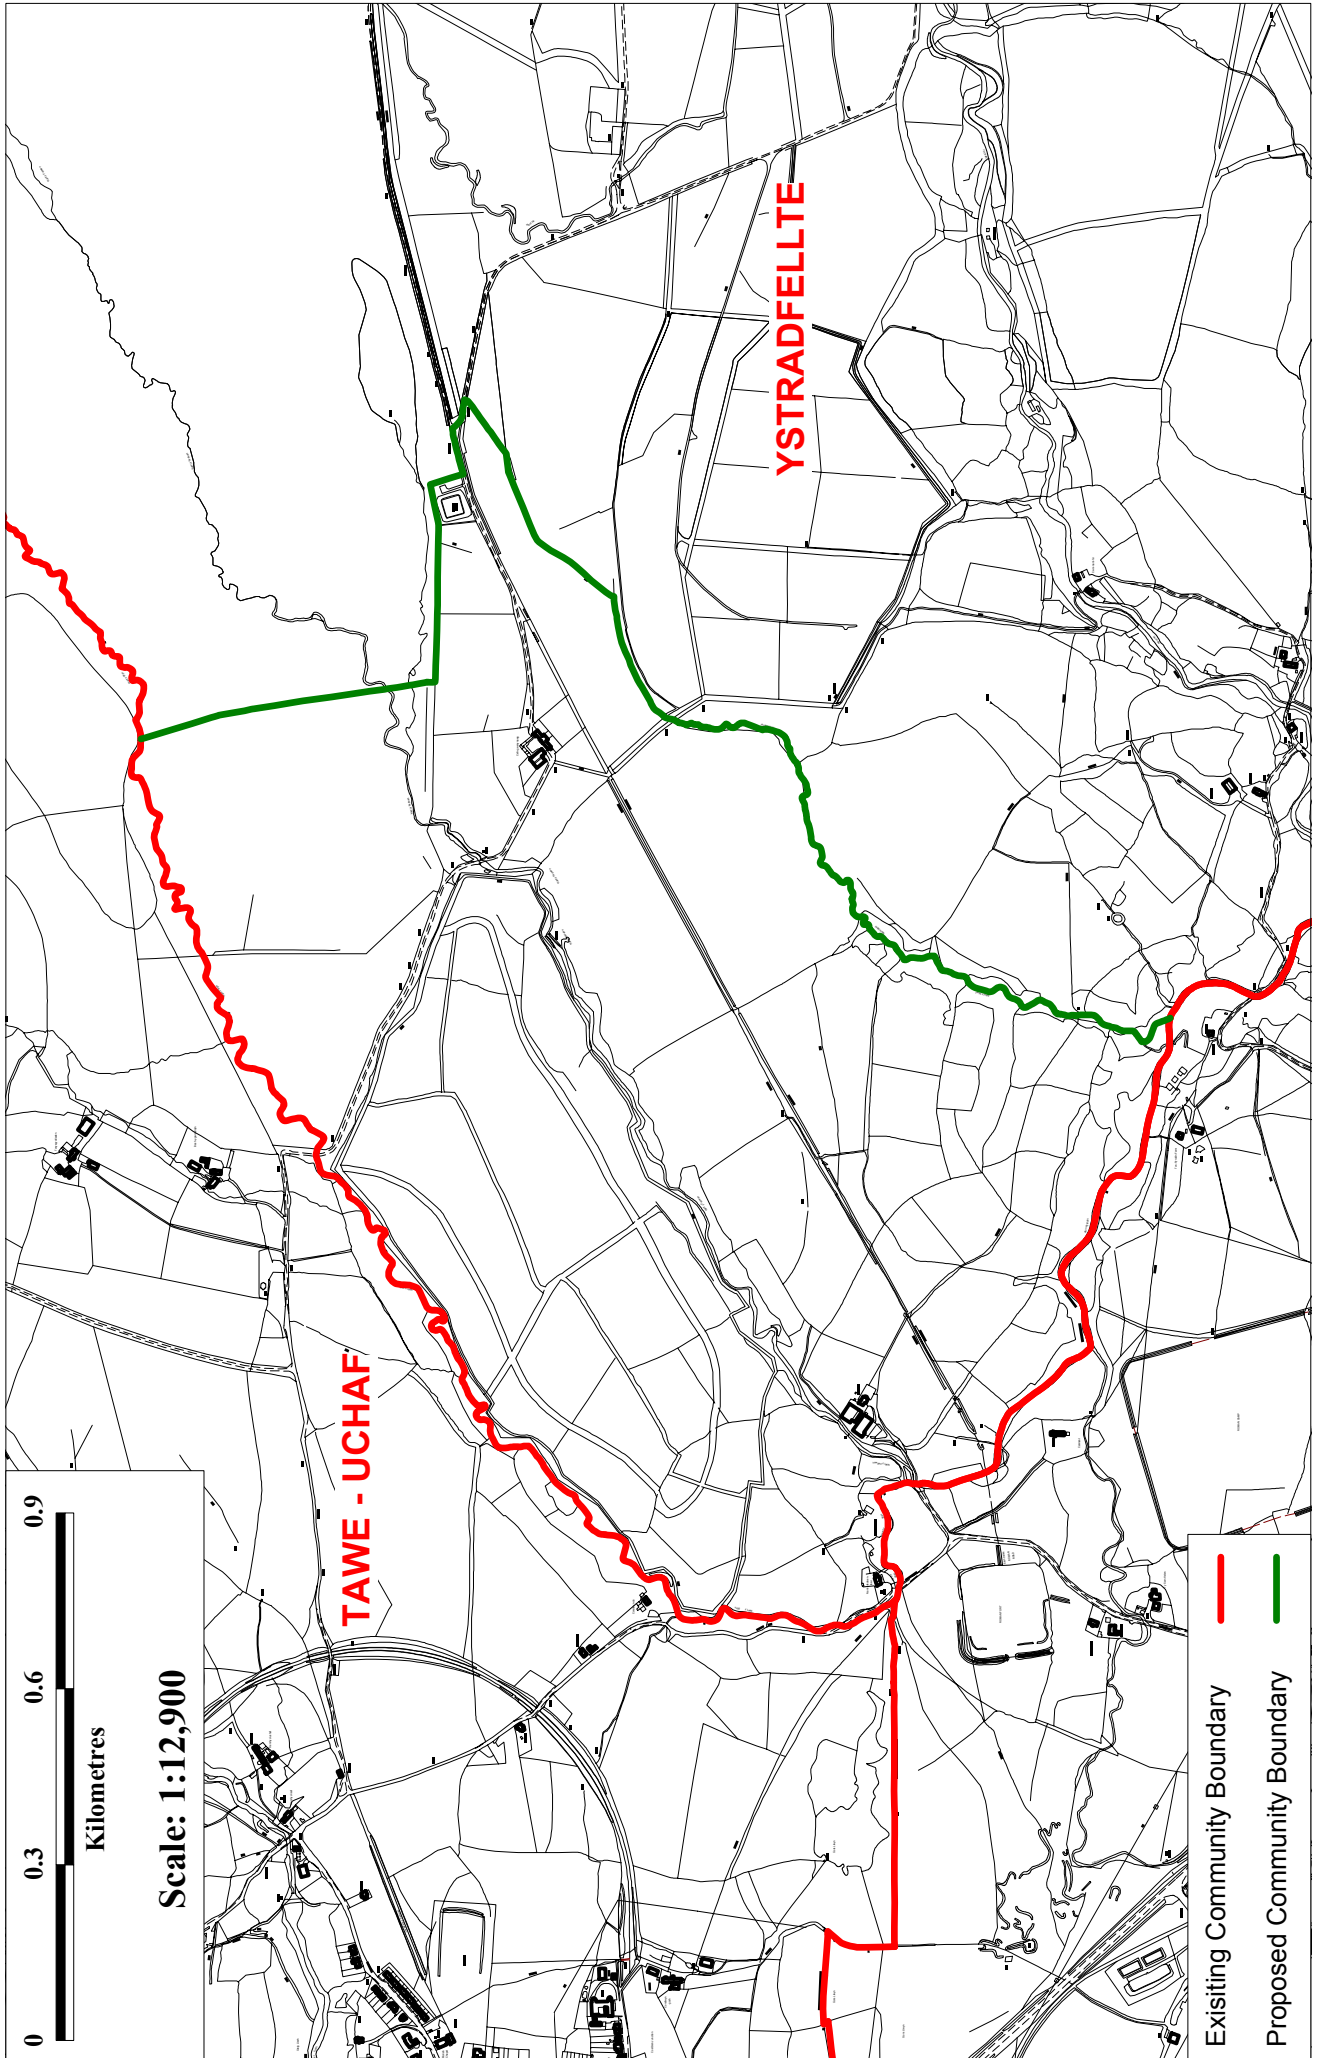

TAWE-UCHAF - YSTRADFELLETE

This map is reproduced from Ordnance Survey material with the permission of Ordnance Survey on behalf of the Controller of Her Majesty's Stationery Office © Crown copyright. Unauthorised reproduction infringes Crown copyright and may lead to prosecution or civil proceedings. Local Government Boundary Commission for Wales, 100017916, 2007