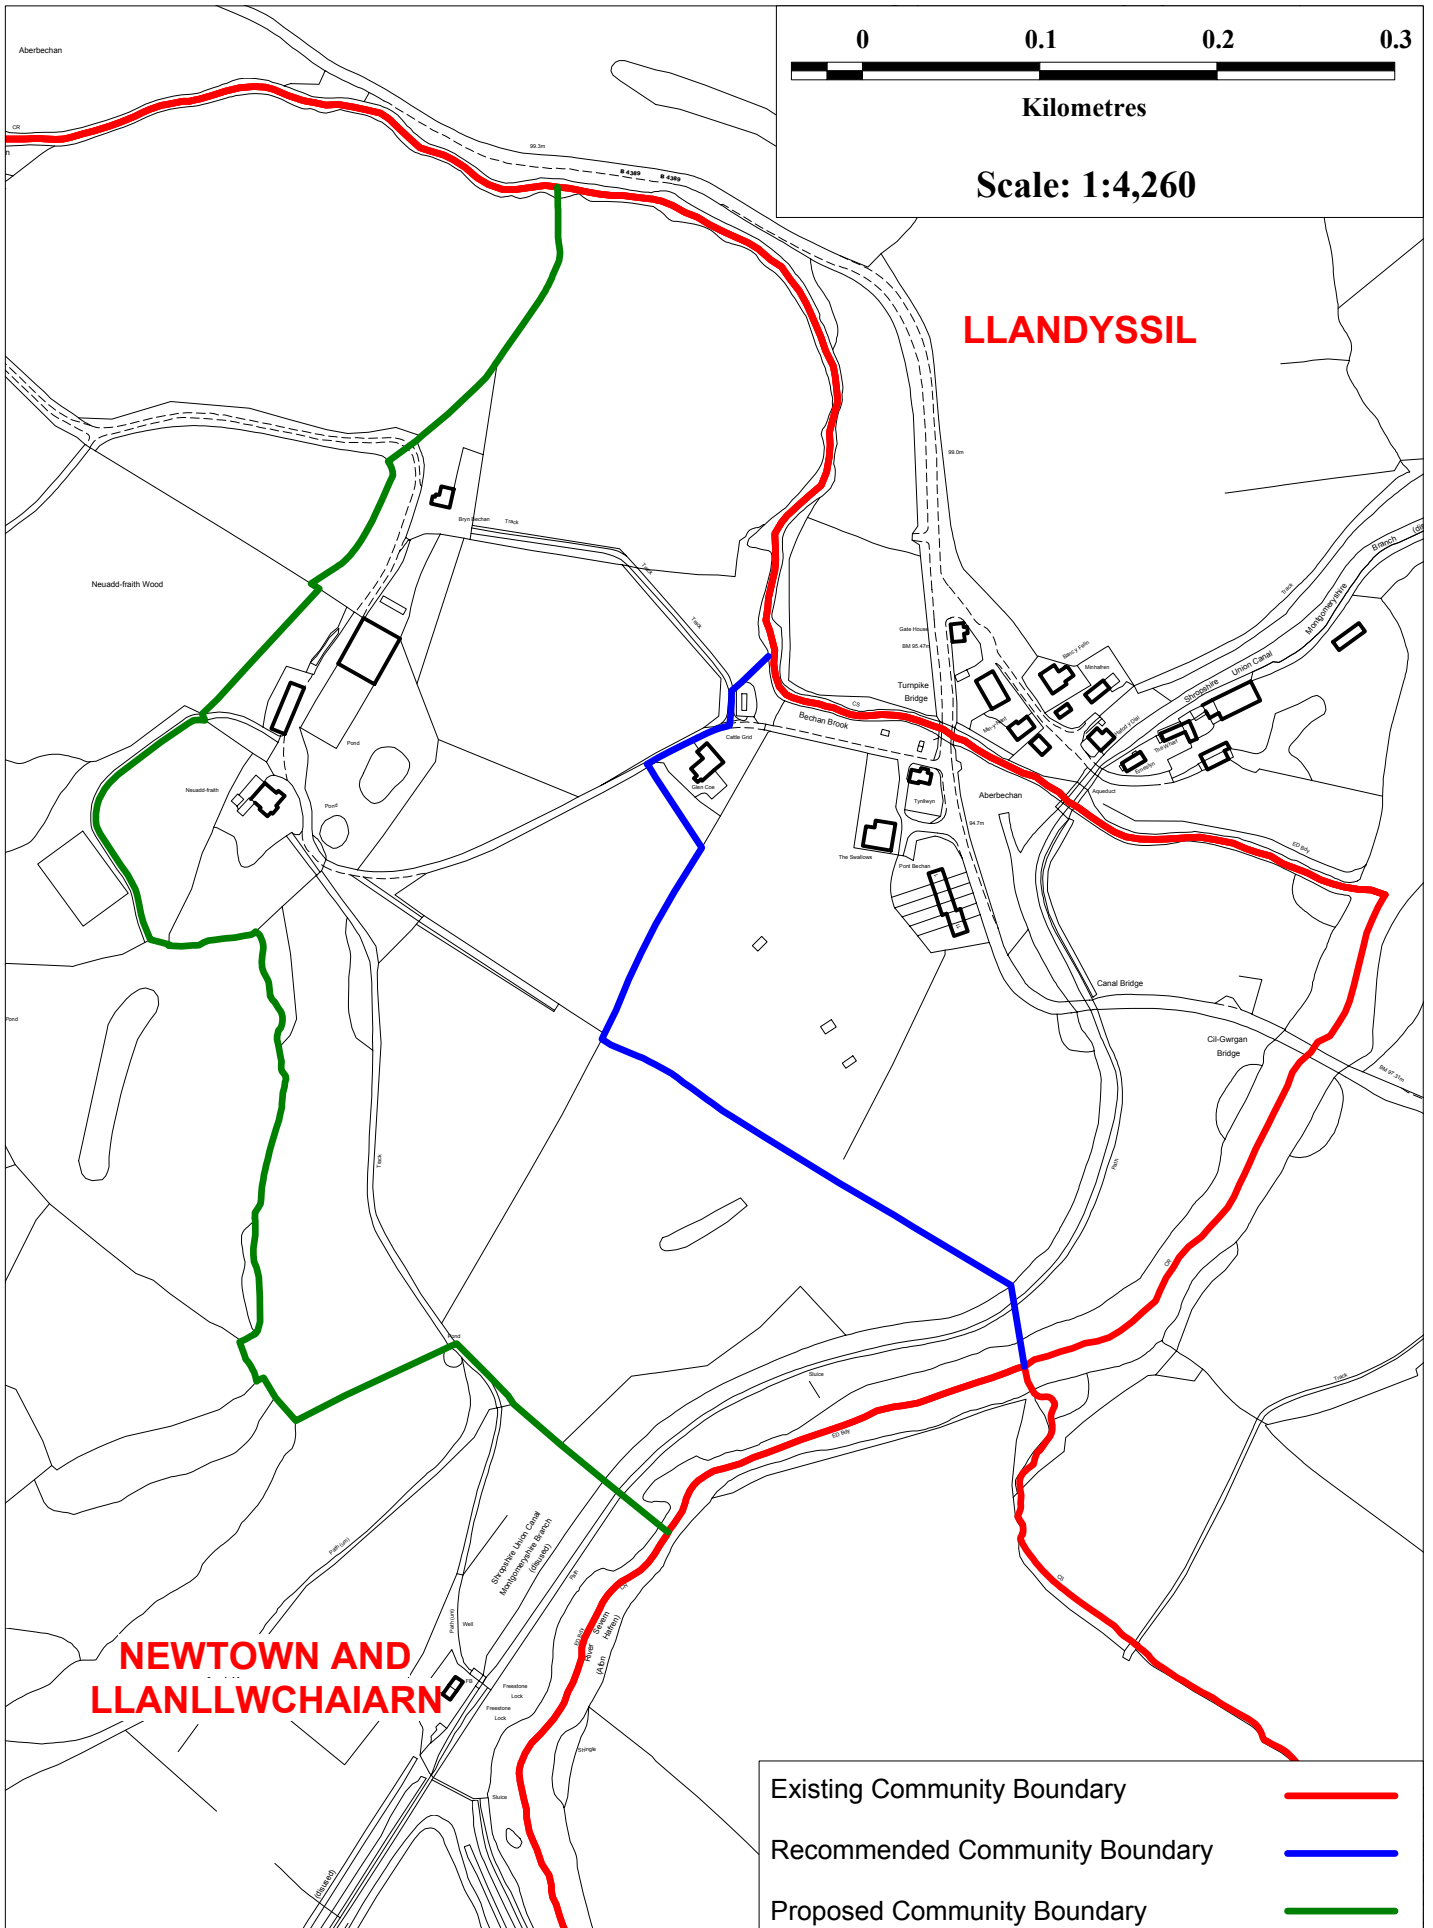

LLANDYSSIL - NEWTOWN AND LLANLLWCHAIARN

This map is reproduced from Ordnance Survey material with the permission of Ordnance Survey on behalf of the Controller of Her Majesty's Stationery Office © Crown copyright.

Unauthorised reproduction infringes Crown copyright and may lead to prosecution or civil proceedings. Local Government Boundary Commission for Wales, 100017916, 2007