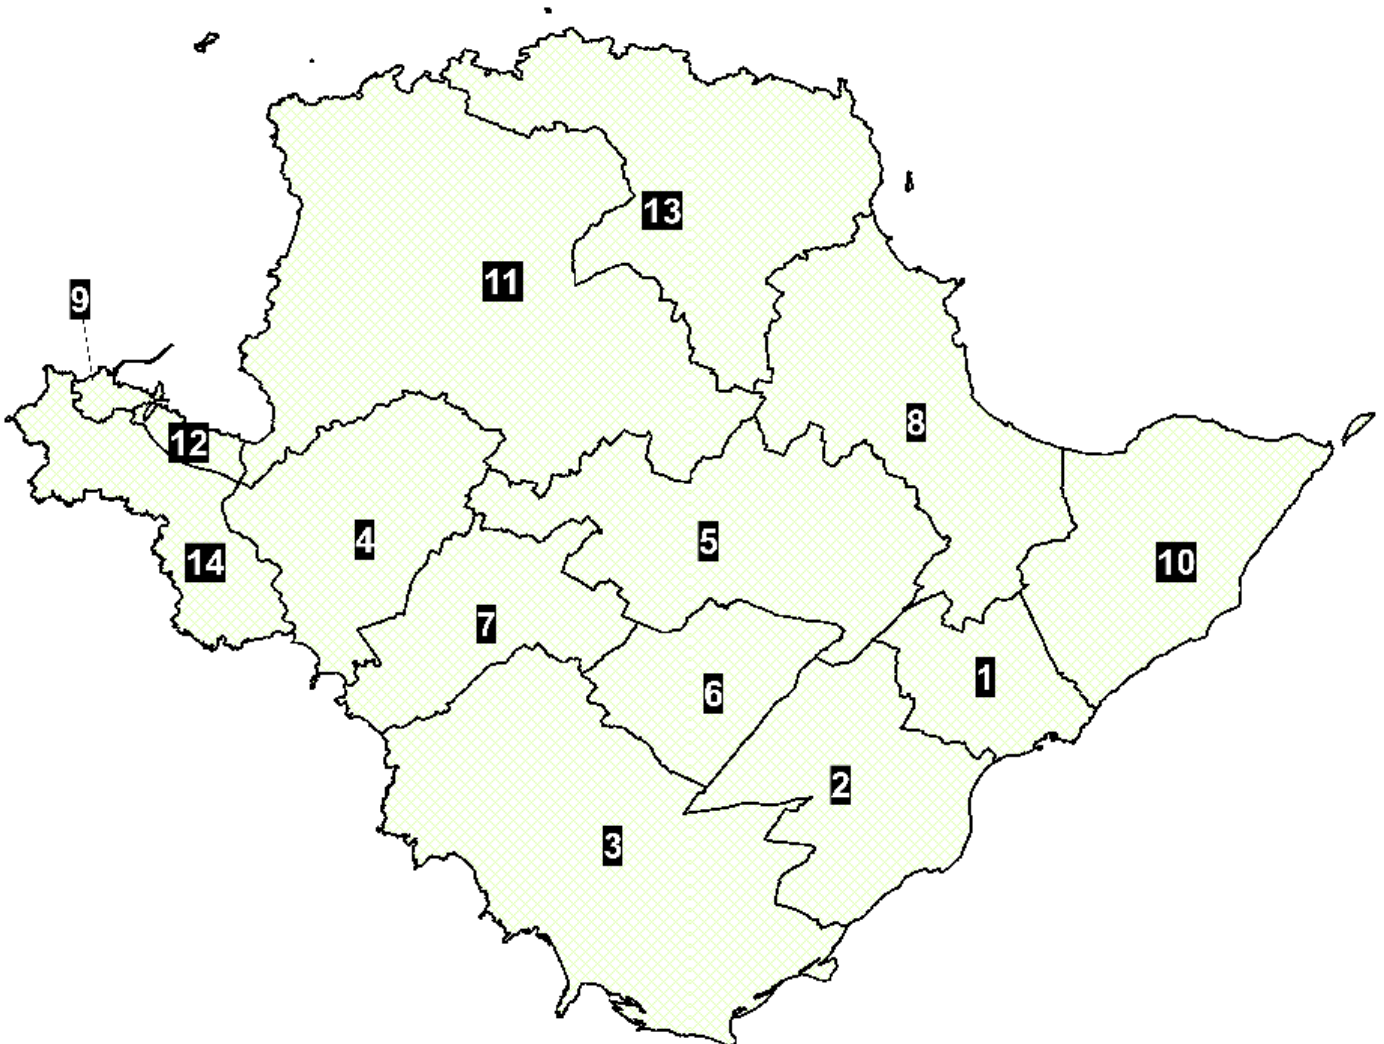

Comisiwn Ffiniau a
Democratiaeth Leol
Cymru

Local Democracy and
Boundary Commission
For Wales

November 2020

Infographic Summary

Full report and maps:

<https://ldbc.gov.wales/>

@LDBCW

This document is available in Welsh

County of the Isle of Anglesey

Infographic Summary of Final Recommendations

key :

- | | |
|---------------------------|---------------------------|
| 1. Aethwy | 8. Lligwy |
| 2. Bodowyr | 9. Parc a'r Mynydd |
| 3. Bro Aberffraw | 10. Seiriol |
| 4. Bro'r Llynnoedd | 11. Talybolion |
| 5. Canolbarth Môn | 12. Tref Cybi |
| 6. Cefni | 13. Twrcelyn |
| 7. Crigyll | 14. Ynys Gybi |

Existing:

11 Wards

Recommended:

14 Wards

Average Number of Electors per Councillor

Existing:

1,704 electors per councillor

Recommended: