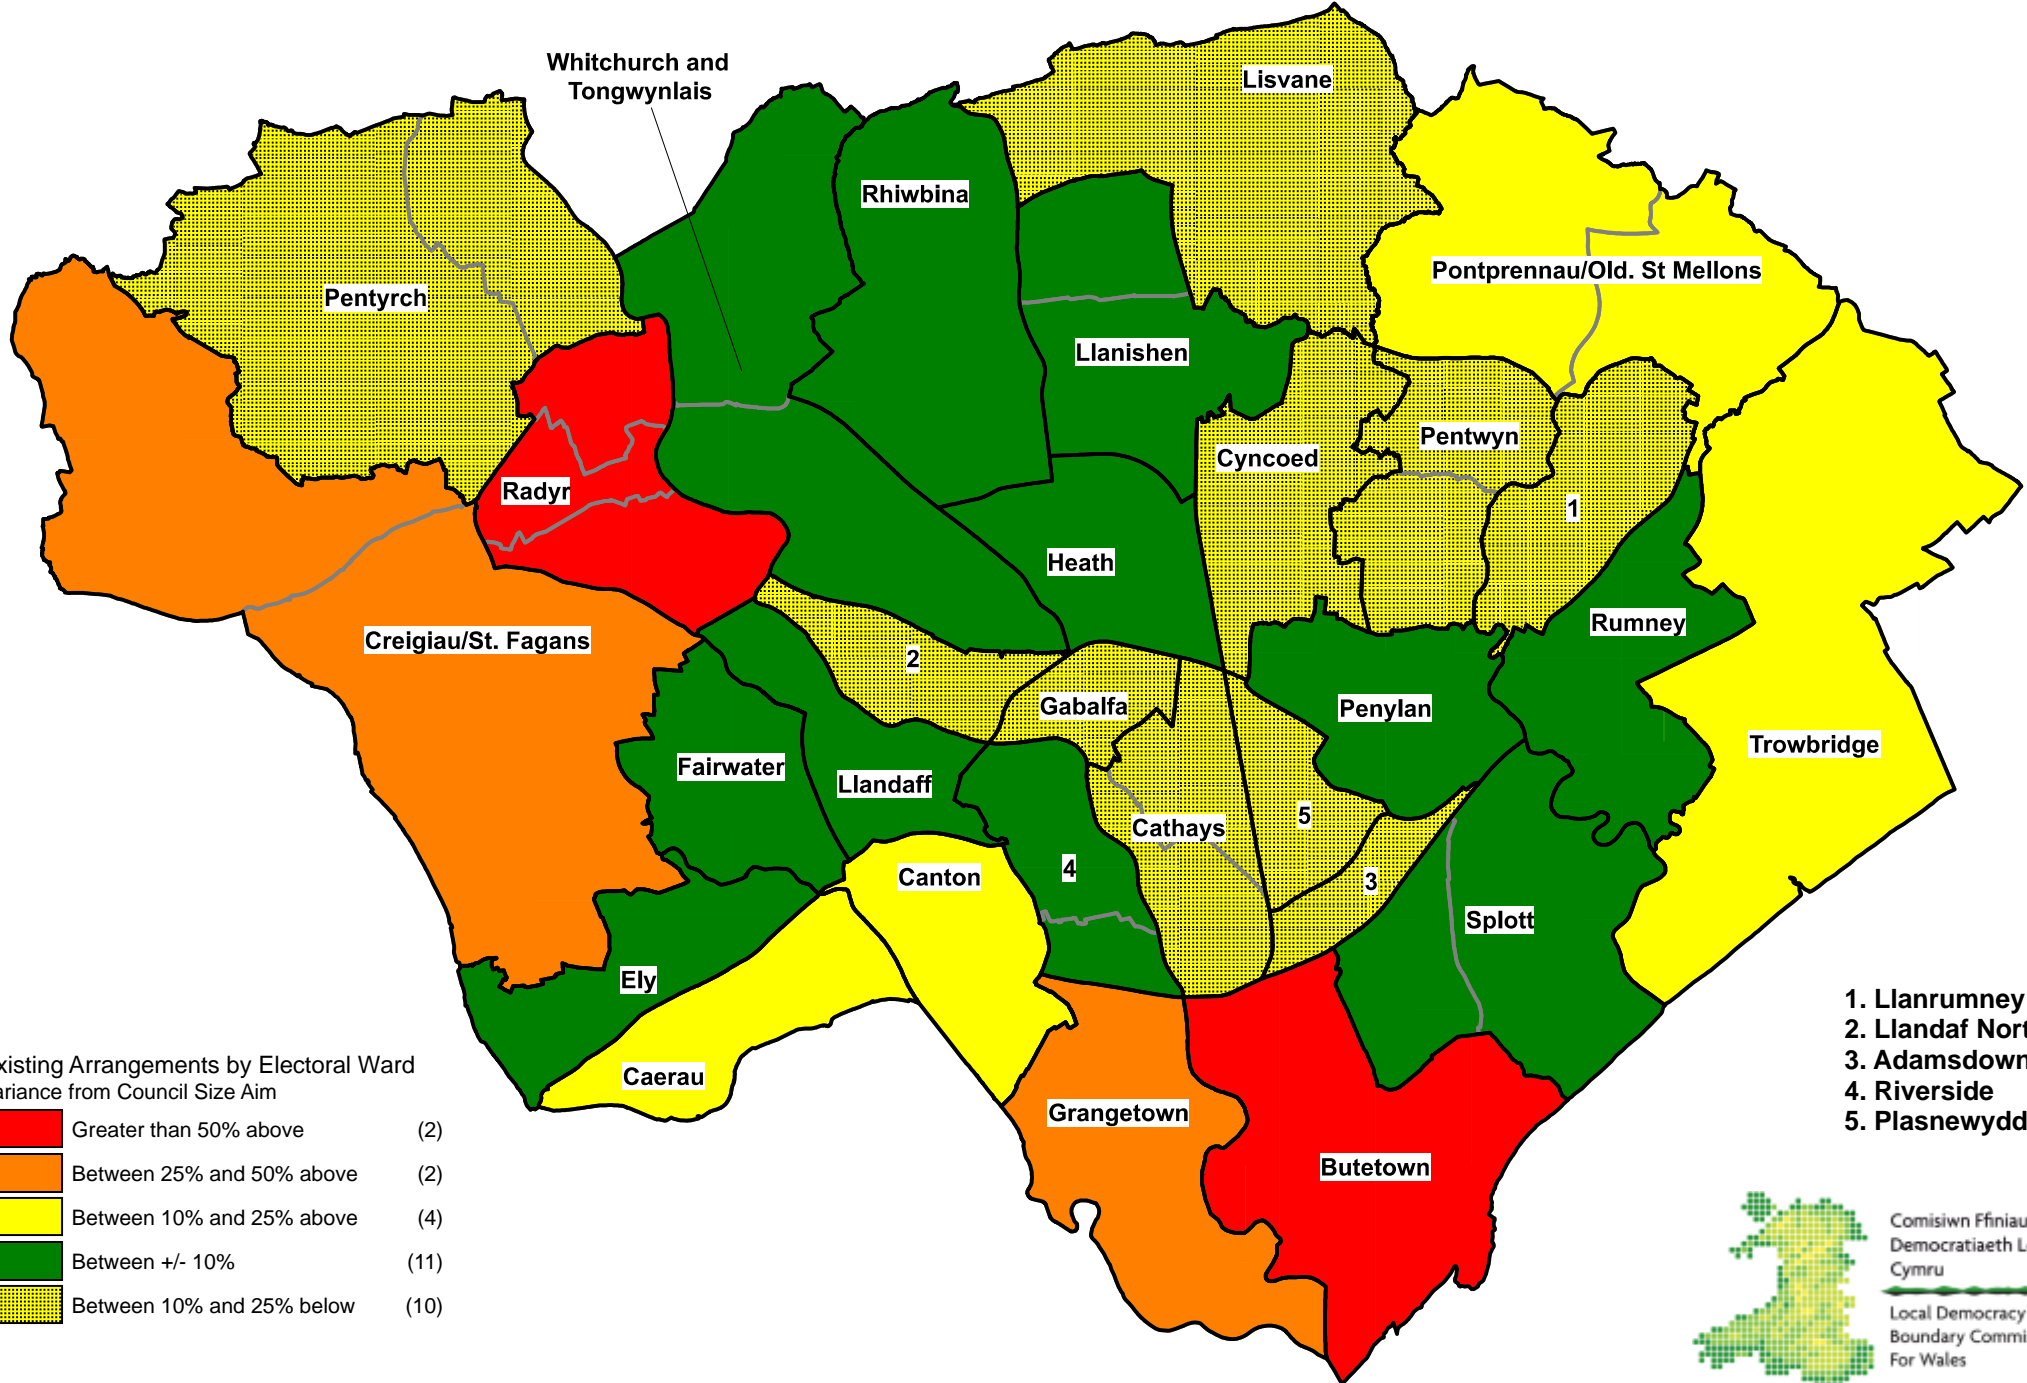

# City and County of Cardiff

## Existing Variance from Council Size Aim

Existing Arrangements by Electoral Ward  
Variance from Council Size Aim

<span style="color: red;">■</span>	Greater than 50% above	(2)
<span style="color: orange;">■</span>	Between 25% and 50% above	(2)
<span style="color: yellow;">■</span>	Between 10% and 25% above	(4)
<span style="color: green;">■</span>	Between +/- 10%	(11)
<span style="background-color: yellow; border: 1px dotted black;">■</span>	Between 10% and 25% below	(10)

1. Llanrumney
2. Llandaf North
3. Adamsdown
4. Riverside
5. Plasnewydd