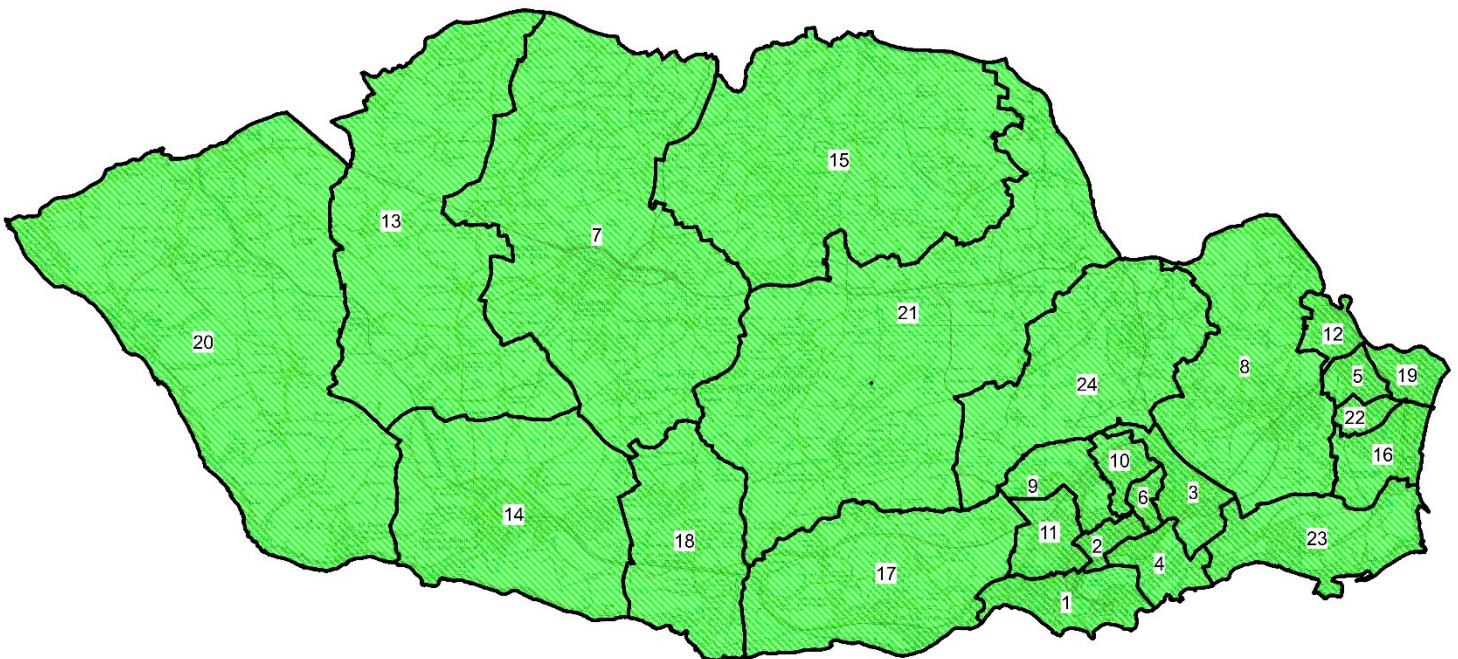

Comisiwn Ffiniau a
Democratiaeth Leol
Cymru

Local Democracy and
Boundary Commission
For Wales

February 2021

Infographic Summary

Full report and maps:

<https://ldbc.gov.wales/>

@LDBCW

This document is available in Welsh

County Borough of the Vale of Glamorgan

Infographic Summary of Final Recommendations

Key :

- | | |
|------------------------|--|
| 1. Baruc | 13. Llandow |
| 2. Buttrills | 14. Llantwit Major |
| 3. Cadoc | 15. Peterston Super-Ely |
| 4. Castleland | 16. Plymouth |
| 5. Cornerswell | 17. Rhoose |
| 6. Court | 18. St Athan |
| 7. Cowbridge | 19. St Bride's Major |
| 8. Dinas Powys | 20. St Nicholas and Llanccarfan |
| 9. Dyfan | 21. St Augustine's |
| 10. Gibbonsdown | 22. Stanwell |
| 11. Illtyd | 23. Sully |
| 12. Llandough | 24. Wenvoe |

Number of Electoral Wards

Existing:

23 Wards

Recommended:

24 Wards

Average Number of Electors per Councillor

Existing:

2,040 electors per councillor